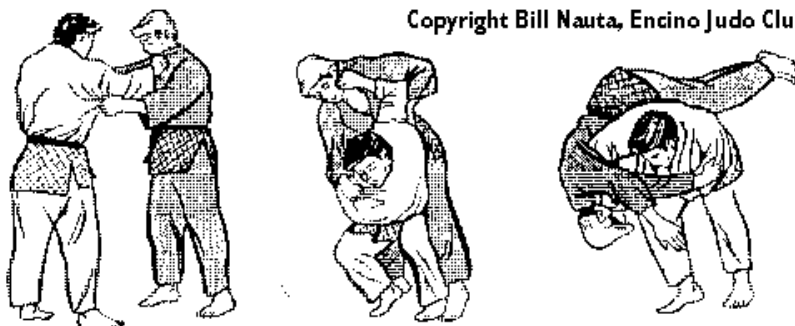

4. Tsurikomi Goshi

Copyright Bill Nauta, Encino Judo Club